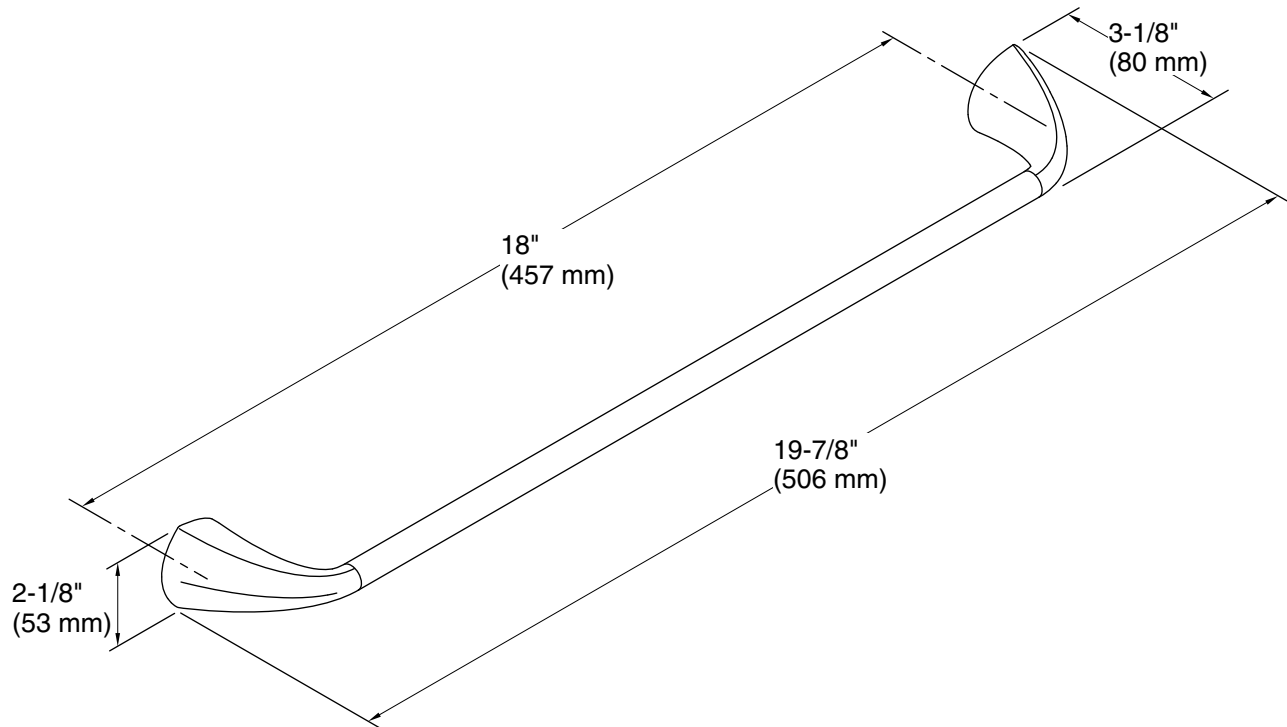

Technical Information

All product dimensions are nominal.

Installation Type: Wall-mount

Material: Metal

Notes

Install this product according to the installation guide.

CAUTION: Risk of personal injury. Do not install these products in any area where they are likely to be used inadvertently as a grab bar or support bar. These products are not designed or intended for use as a grab bar or support bar.